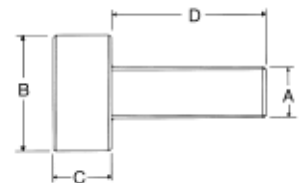

Large Panel Screws

- ▶ Available in carbon steel with black oxide finish or 300 series stainless steel
- ▶ Extra large head with straight knurl
- ▶ One piece construction

Steel PART #	Stainless Steel PART #	Thread	C	A	B
-	PS-90SS	#6-32	1/2	3/8	5/16
-	PS-91SS	#6-32	3/4	3/8	5/16
-	PS-92SS	#8-32	1/2	1/2	3/8
-	PS-93SS	#8-32	3/4	1/2	3/8
-	PS-94SS	#10-32	1/2	1/2	3/8
-	PS-95SS	#10-32	3/4	1/2	3/8
PS-10	PS-10SS	1/4-20	1/2	5/8	1/2
PS-20	PS-20SS	1/4-20	3/4	5/8	1/2
PS-25	PS-25SS	1/4-20	1"	5/8	1/2
PS-15	PS-15SS	1/4-20	1-1/4	5/8	1/2
PS-30	PS-30SS	5/16-18	3/4	3/4	9/16
PS-40	PS-40SS	5/16-18	1"	3/4	9/16
-	PS-45SS	5/16-18	1-1/4	3/4	9/16
PS-50	PS-50SS	3/8-16	3/4	7/8	11/16
PS-60	PS-60SS	3/8-16	1"	7/8	11/16
-	PS-65SS	3/8-16	1-1/2	7/8	11/16
PS-70	PS-70SS	1/2-13	3/4	1"	13/16
PS-80	PS-80SS	1/2-13	1"	1"	13/16
-	PS-85SS	1/2-13	1-1/2	1"	13/16

Nylon Thumb Screws

- ▶ Machined from Nylatron
- ▶ High strength and rigidity
- ▶ Superior heat resistance
- ▶ Diamond knurl on head

PART #	A Thread	D	B	C
4701	#6-32	3/8	3/8	1/8
4702	#6-32	1/2	3/8	1/8
4703	#8-32	3/8	3/8	3/16
4704	#8-32	1/2	3/8	3/16
4705	#8-32	3/4	3/8	3/16
4706	#10-24	1/2	3/8	3/16
4707	#10-24	3/4	1/2	3/16
4708	#10-24	3/4	3/4	3/16
4709	#10-32	1/2	3/8	3/16
4710	#10-32	3/4	1/2	3/16
4711	#10-32	3/4	3/4	3/16
4712	#10-32	1"	3/4	3/16
4713	1/4-20	3/4	1/2	3/16
4714	1/4-20	3/4	3/4	3/16
4715	1/4-20	1"	3/4	3/16
4716	1/4-20	1-1/4	3/4	3/16
4717	5/16-18	1"	3/4	1/4
4718	5/16-18	1-1/4	3/4	1/4