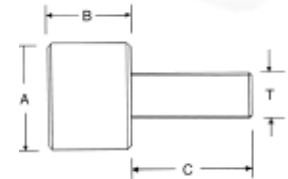

Large Panel Screws

- ▶ Available in carbon steel with black oxide finish or 300 series stainless steel
- ▶ Extra large head with straight knurl
- ▶ One piece construction

Steel PART #	Stainless Steel PART #	Thread	C	A	B
-	PS-90SS	#6-32	1/2	3/8	5/16
-	PS-91SS	#6-32	3/4	3/8	5/16
-	PS-92SS	#8-32	1/2	1/2	3/8
-	PS-93SS	#8-32	3/4	1/2	3/8
-	PS-94SS	#10-32	1/2	1/2	3/8
-	PS-95SS	#10-32	3/4	1/2	3/8
PS-10	PS-10SS	1/4-20	1/2	5/8	1/2
PS-20	PS-20SS	1/4-20	3/4	5/8	1/2
PS-25	PS-25SS	1/4-20	1"	5/8	1/2
PS-15	PS-15SS	1/4-20	1-1/4	5/8	1/2
PS-30	PS-30SS	5/16-18	3/4	3/4	9/16
PS-40	PS-40SS	5/16-18	1"	3/4	9/16
-	PS-45SS	5/16-18	1-1/4	3/4	9/16
PS-50	PS-50SS	3/8-16	3/4	7/8	11/16
PS-60	PS-60SS	3/8-16	1"	7/8	11/16
-	PS-65SS	3/8-16	1-1/2	7/8	11/16
PS-70	PS-70SS	1/2-13	3/4	1"	13/16
PS-80	PS-80SS	1/2-13	1"	1"	13/16
-	PS-85SS	1/2-13	1-1/2	1"	13/16

Nylon Thumb Screws

- ▶ Machined from Nylatron
- ▶ High strength and rigidity
- ▶ Superior heat resistance
- ▶ Diamond knurl on head

PART #	A Thread	D	B	C
4701	#6-32	3/8	3/8	1/8
4702	#6-32	1/2	3/8	1/8
4703	#8-32	3/8	3/8	3/16
4704	#8-32	1/2	3/8	3/16
4705	#8-32	3/4	3/8	3/16
4706	#10-24	1/2	3/8	3/16
4707	#10-24	3/4	1/2	3/16
4708	#10-24	3/4	3/4	3/16
4709	#10-32	1/2	3/8	3/16
4710	#10-32	3/4	1/2	3/16
4711	#10-32	3/4	3/4	3/16
4712	#10-32	1"	3/4	3/16
4713	1/4-20	3/4	1/2	3/16
4714	1/4-20	3/4	3/4	3/16
4715	1/4-20	1"	3/4	3/16
4716	1/4-20	1-1/4	3/4	3/16
4717	5/16-18	1"	3/4	1/4
4718	5/16-18	1-1/4	3/4	1/4